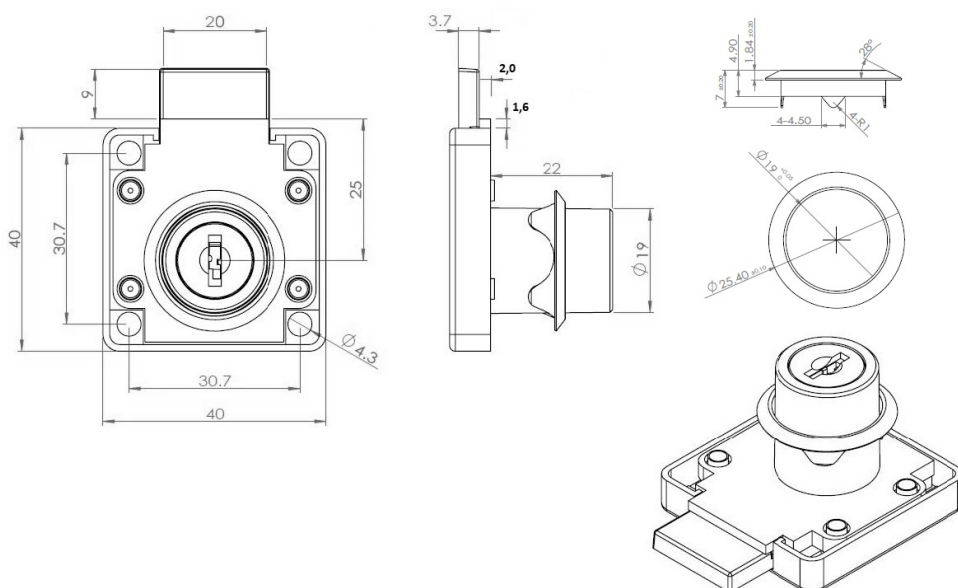

PRODUCT SHEET

Description:

Rim Lock M-850, $\varnothing 19 \times 22$ mm, Drawer, Black Anod., CK SISO, #J11

Item number:

14.01.067-9

Units	Box	Carton	HS Code	Barcode
Pcs.	12	192	8301300000	
				5704866499552